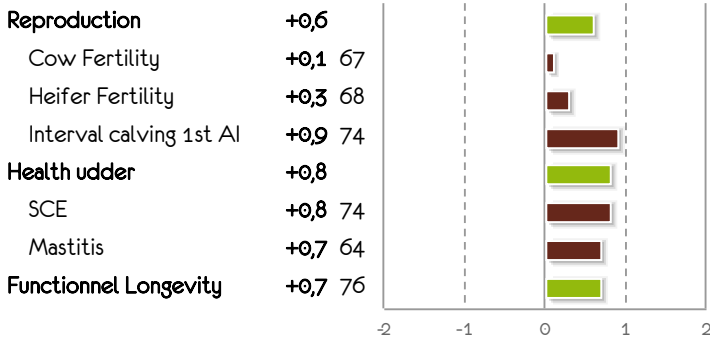

O.S. Montbeliarde

www.montbeliarde.org

TROPIC JB

FR 4322261655

PANCHO / MILTON / HARPON JB

OverAll Total Merit : 170 - PAR : 7.2 % -

Ref.2420

Mother owner : GAEC ROBIN (43)

PROD. INDEX

Prod. index	+59	Rel 76
Milk	+1056	Daughters
Protein Content	+1,9	Herds
Fat Content	+0,5	
Protein Matter	+49	
Fat Matter	+46	

TYPAGES

Kappa caseines	BB	SHGC	SHF
Beta caseines	A2A2	MTCP	MTF

OTHERS INDEX

Ability butcher calves	+0,6	+27,3 €
Beef ability young cattle	+0,7	+30,5 €

FITNESS TRAITS

Ease of Birth	95
Ease of Calving	92
Vitality at birth (VIN)	95
Maternal Vitality (VIV)	95

SURDING VALUES

Rel 66   Daughters   Herds