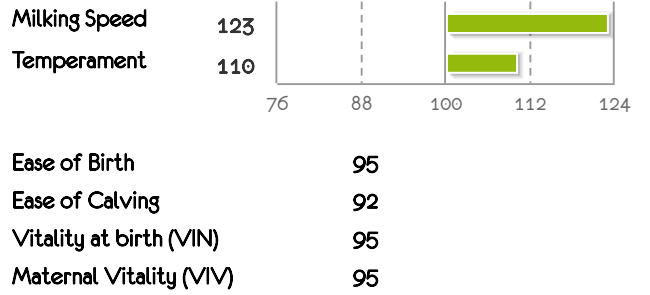

O.S. Montbeliarde

www.montbeliarde.org

TROPIC JB

FR 4322261655

PANCHO / MILTON / HARPON JB

OverAll Total Merit : 170 - PAR : 7.2 % -

Ref.2420

Mother owner : GAEC ROBIN (43)

PROD. INDEX

Prod. index	+59	Rel 76
Milk	+1056	Daughters
Protein Content	+1,9	Herds
Fat Content	+0,5	
Protein Matter	+49	
Fat Matter	+46	

TYPAGES

Kappa caseines	BB	SHGC	SHF
Beta caseines	A2A2	MTCP	MTF

OTHERS INDEX

Ability butcher calves	+0,6	+27,3 €
Beef ability young cattle	+0,7	+30,5 €

FITNESS TRAITS

Ease of Birth	95
Ease of Calving	92
Vitality at birth (VIN)	95
Maternal Vitality (VIV)	95

SURDING VALUES

Rel 66   Daughters   Herds