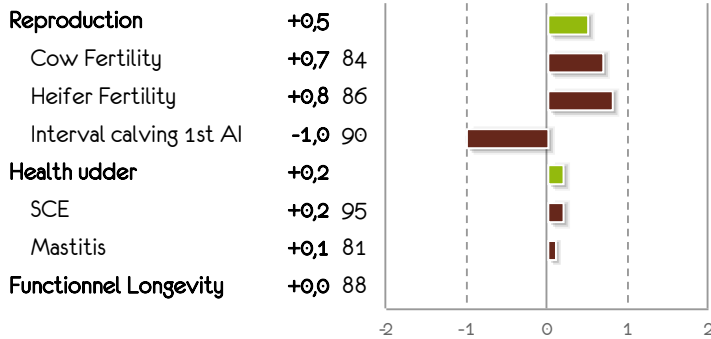

O.S. Montbeliarde

www.montbeliarde.org

NITCHI JB

FR 2252043965

HITCHI / TRIOMPHE / REDON

OverAll Total Merit : 136 - PAR : 6,9 % -**Ref.2420**

Mother owner : GAEC DU BOIS MOGALY (22)

**PROD. INDEX**

Prod. index	+35	Rel 95
Milk	+401	548 Daughters
Protein Content	+2,0	310 Herds
Fat Content	+0,8	
Protein Matter	+29	
Fat Matter	+23	

TYPAGES

Kappa caseines	BB	SHGC	SHF
Beta caseines	A1A2	MTCP	MTF

OTHERS INDEX

Ability butcher calves	+0,3	+13,4 €
Beef ability young cattle	-0,4	-20,3 €

FITNESS TRAITS

Ease of Birth	95
Ease of Calving	95
Vitality at birth (VIN)	95
Maternal Vitality (VIV)	95

SURDING VALUES

Rel 91

345 Daughters