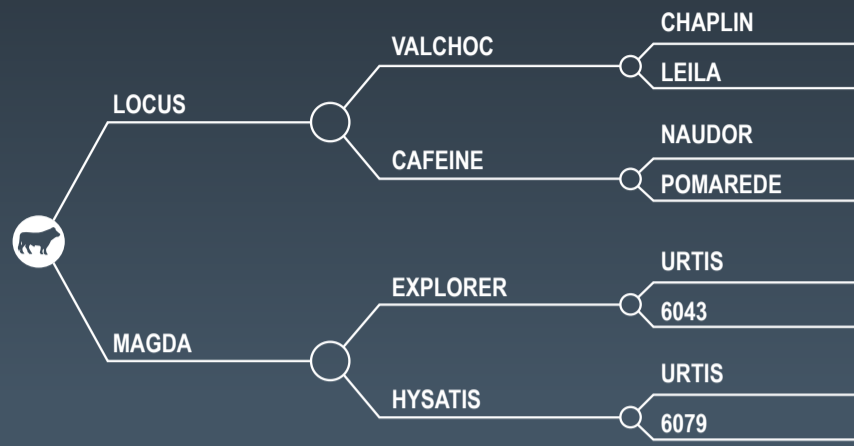

# RHESUS

NEW

FR1221019345

2020-08-29

Reference : 01/2024

## CALVING EASE

IFNXT

Cross breed Calving ease

112

0.82