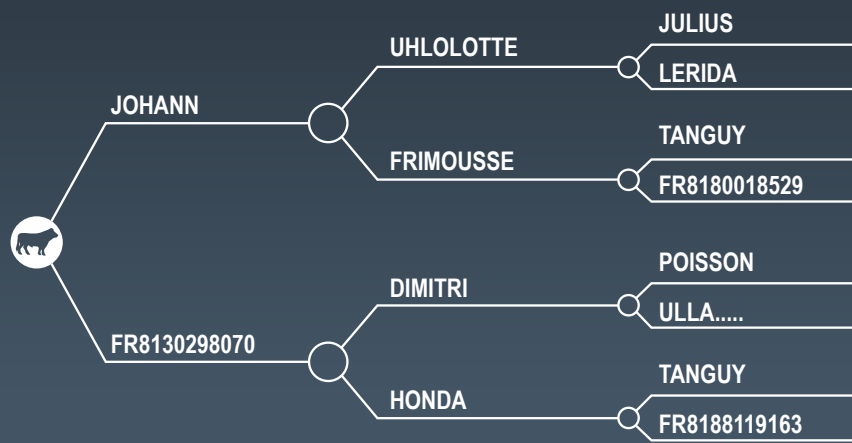

SUP

FR8130541811

2001-10-04

Reference : 01/2023

CALVING EASE

IFNXT Cross breed Calving ease

103

BL.VF.22.2

0.93

BEEF CALVES BEEF ABILITIES IN STATION

CRvbs	Growth	95	0.73
DMvbs	Muscular development	123	0.75
IABVvbs	Live beef abilities	111	0.74
PCARvbs	Carcass Weight	100	0.73
RDTvbs	Killing-Out Rate	114	0.80
CONFvbs	Conformation	113	0.75
COULvbs	Meat color	129	0.66
GRASvbs	Fat	112	0.73
IABvbs	Total merit for beef abilities in station	115	0.72