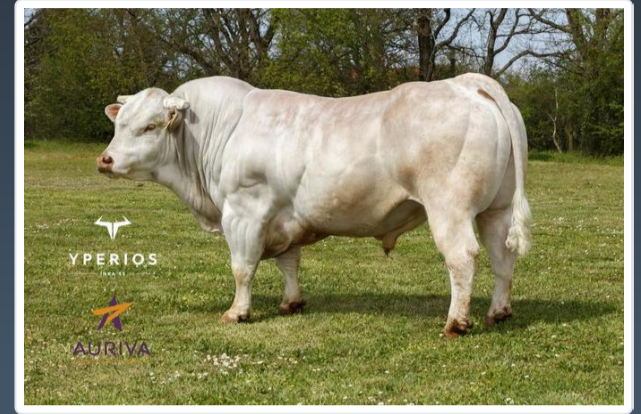

OZIRIS

NEW

FR1218208056

2018-09-18

CALVING EASE

IFNXT Cross breed Calving ease

115

BL.VF.22.2

0.84

Reference : 01/2023

BL.VF.22.2

BEEF CALVES BEEF ABILITIES IN FARM

ICRCvbf	Carcass growth	110	0.67
CONFvbf	Carcass conformation	135	0.69
COULvbf	Meat color	94	0.53
IABvbf	Total merit for beef abilities	125	0.67
IABvbf €	Economic proof for beef abilities	98	