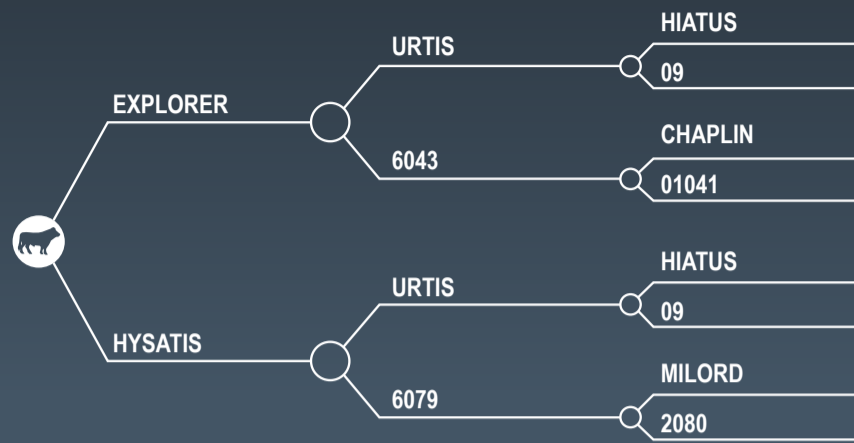

MEXPLOR

FR0916840411

2016-10-23

CALVING EASE

IFNXT Cross breed Calving ease

105

BL.VF.22.2

0.89